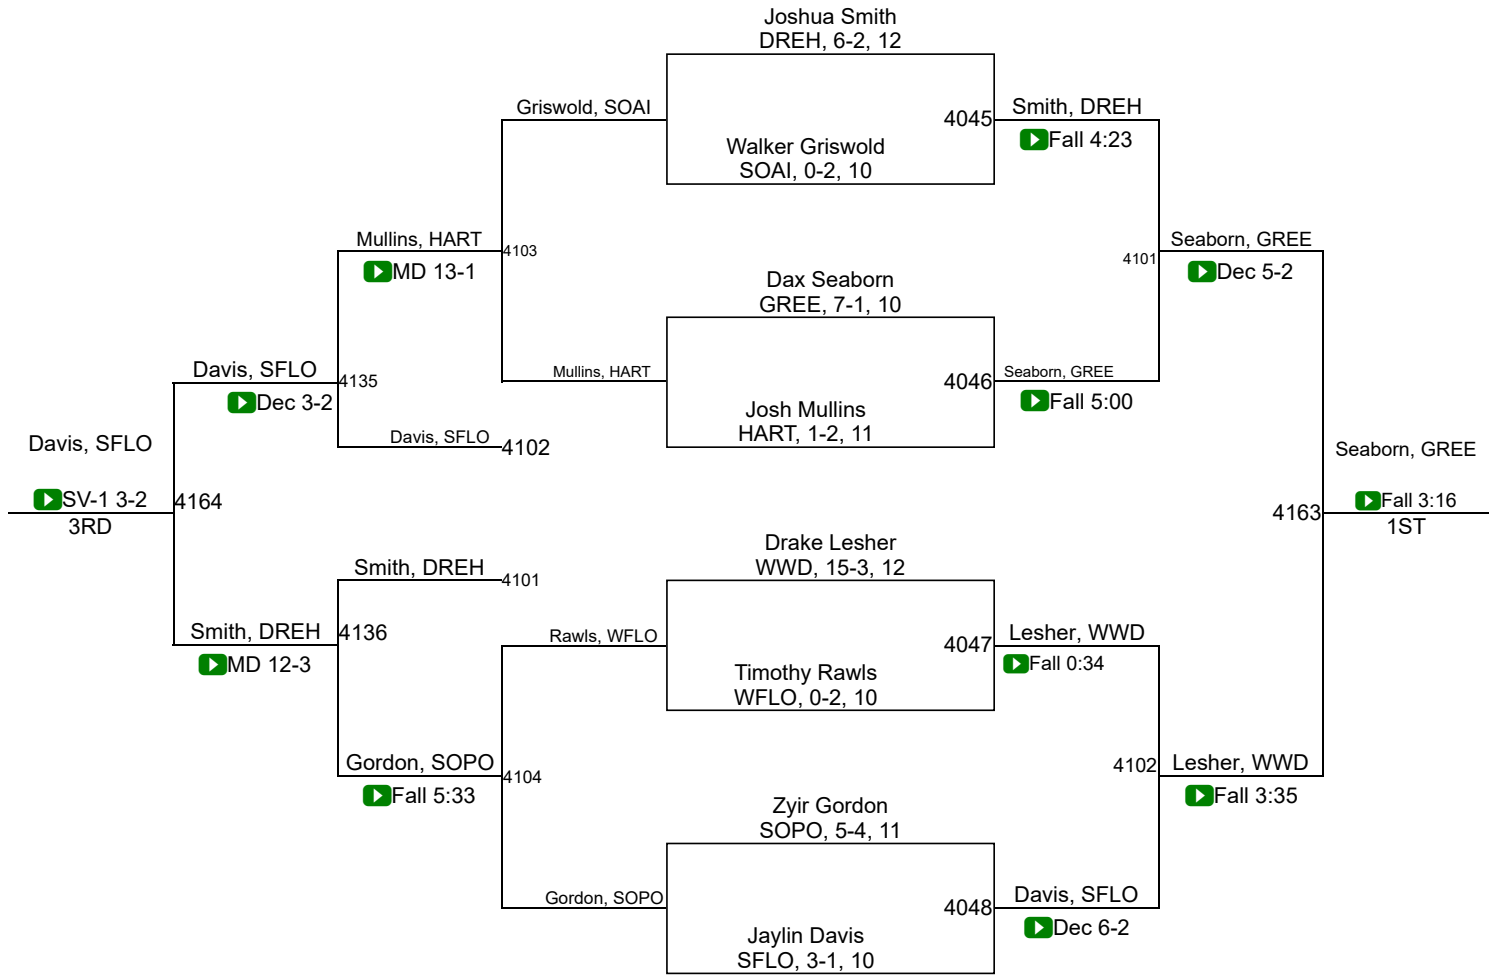

SCHSL State Championships

4A 170

SCHSL State Championships

4A 182

SCHSL State Championships

4A 195

SCHSL State Championships

4A 220