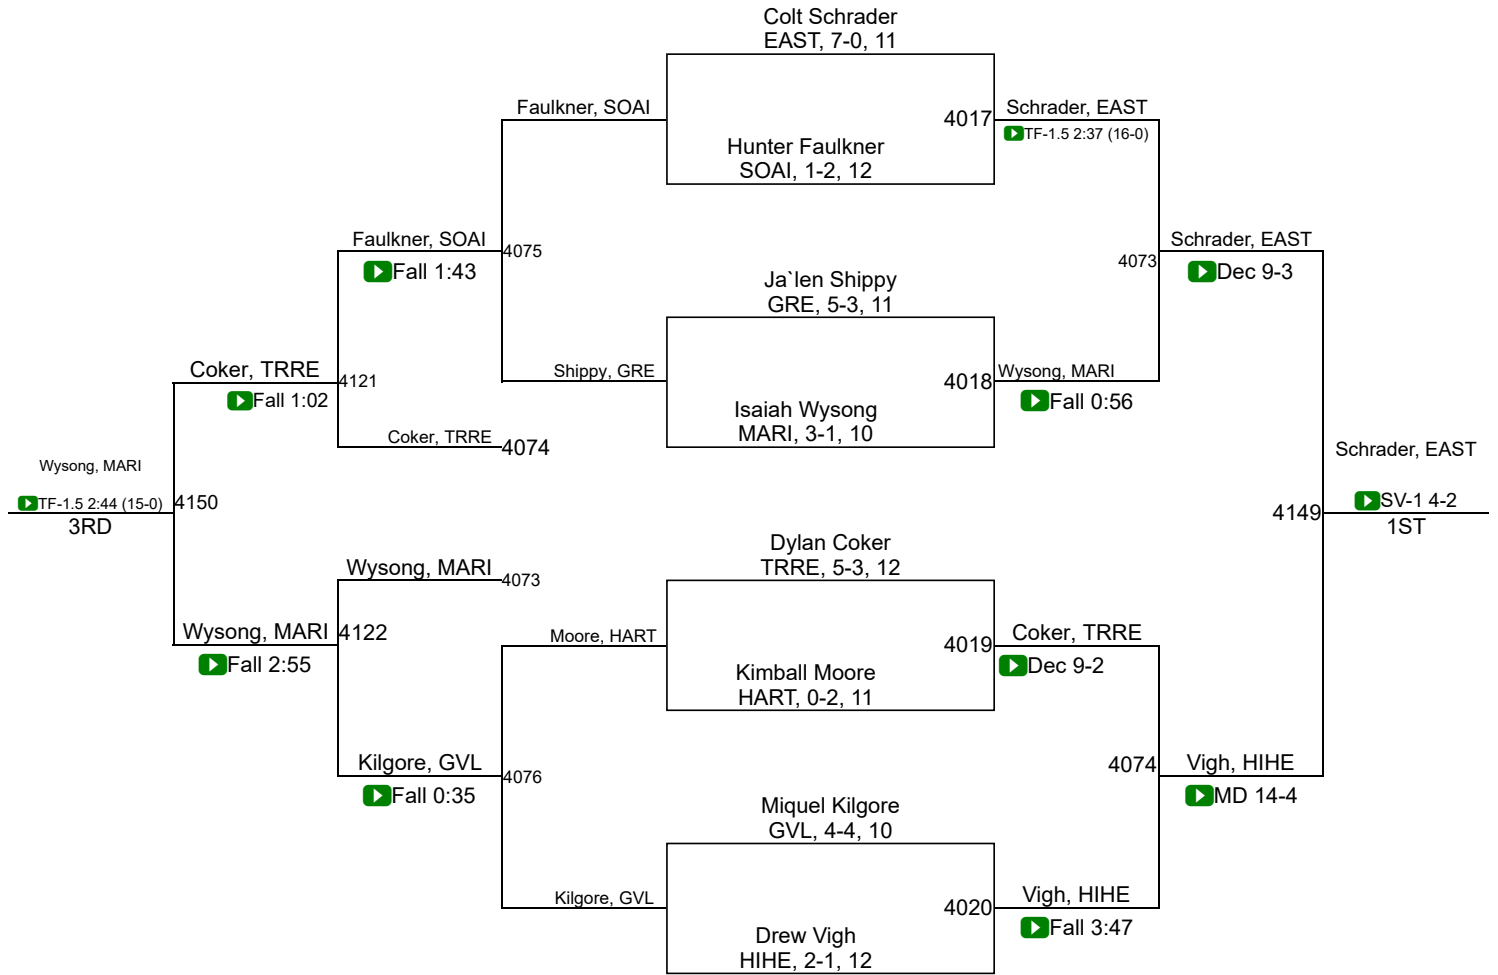

SCHSL State Championships

4A 132