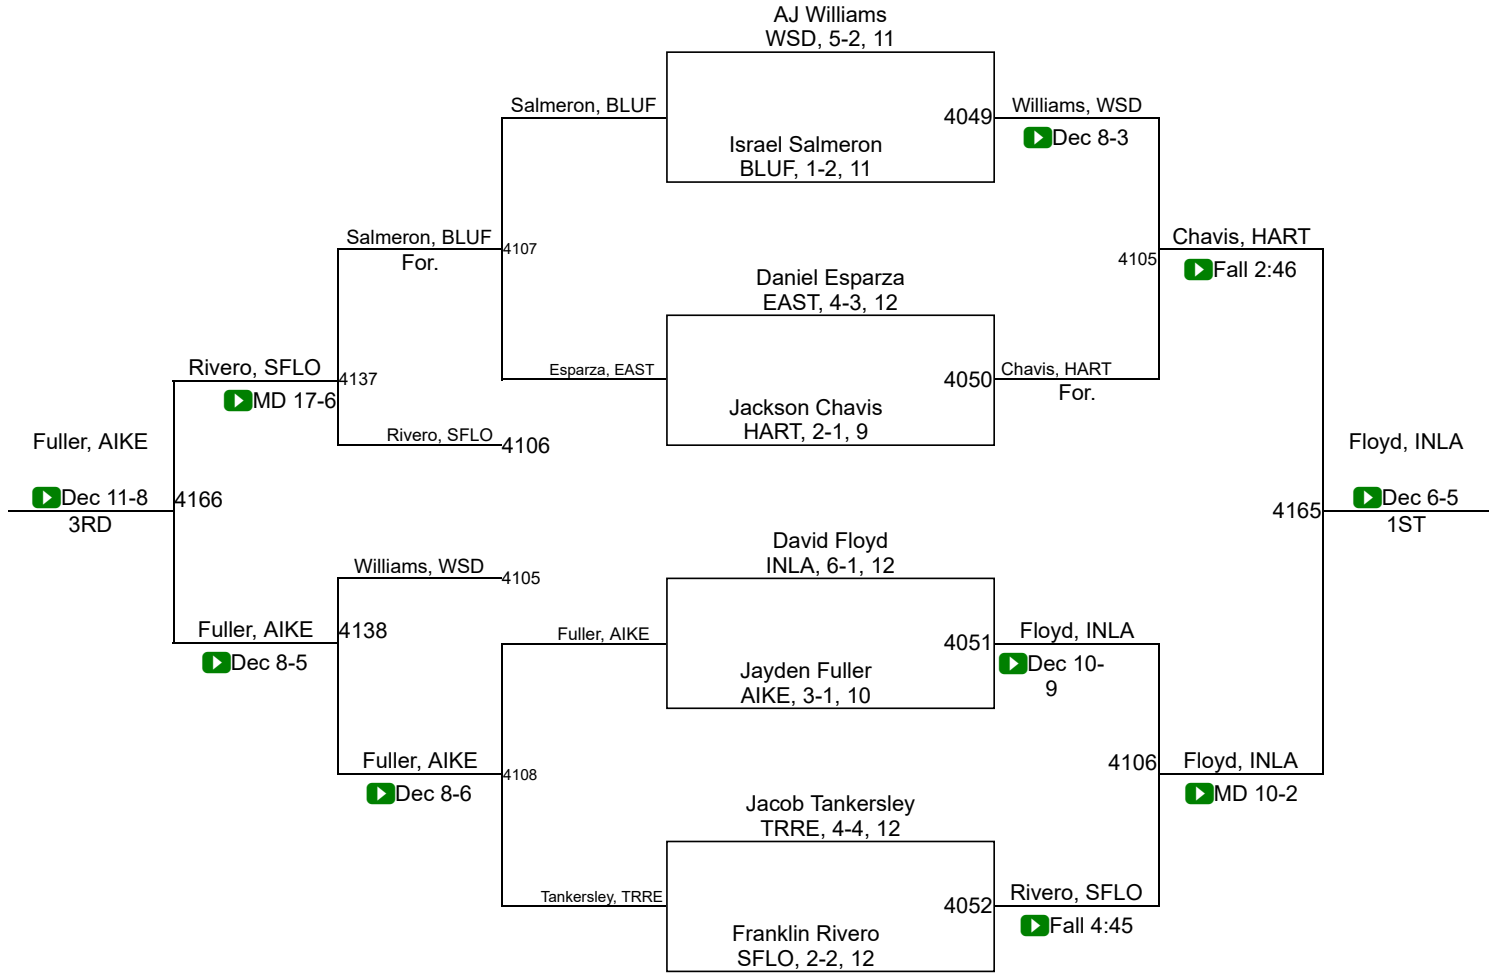

SCHSL State Championships

4A 170

SCHSL State Championships

4A 182

SCHSL State Championships

4A 195

SCHSL State Championships

4A 220