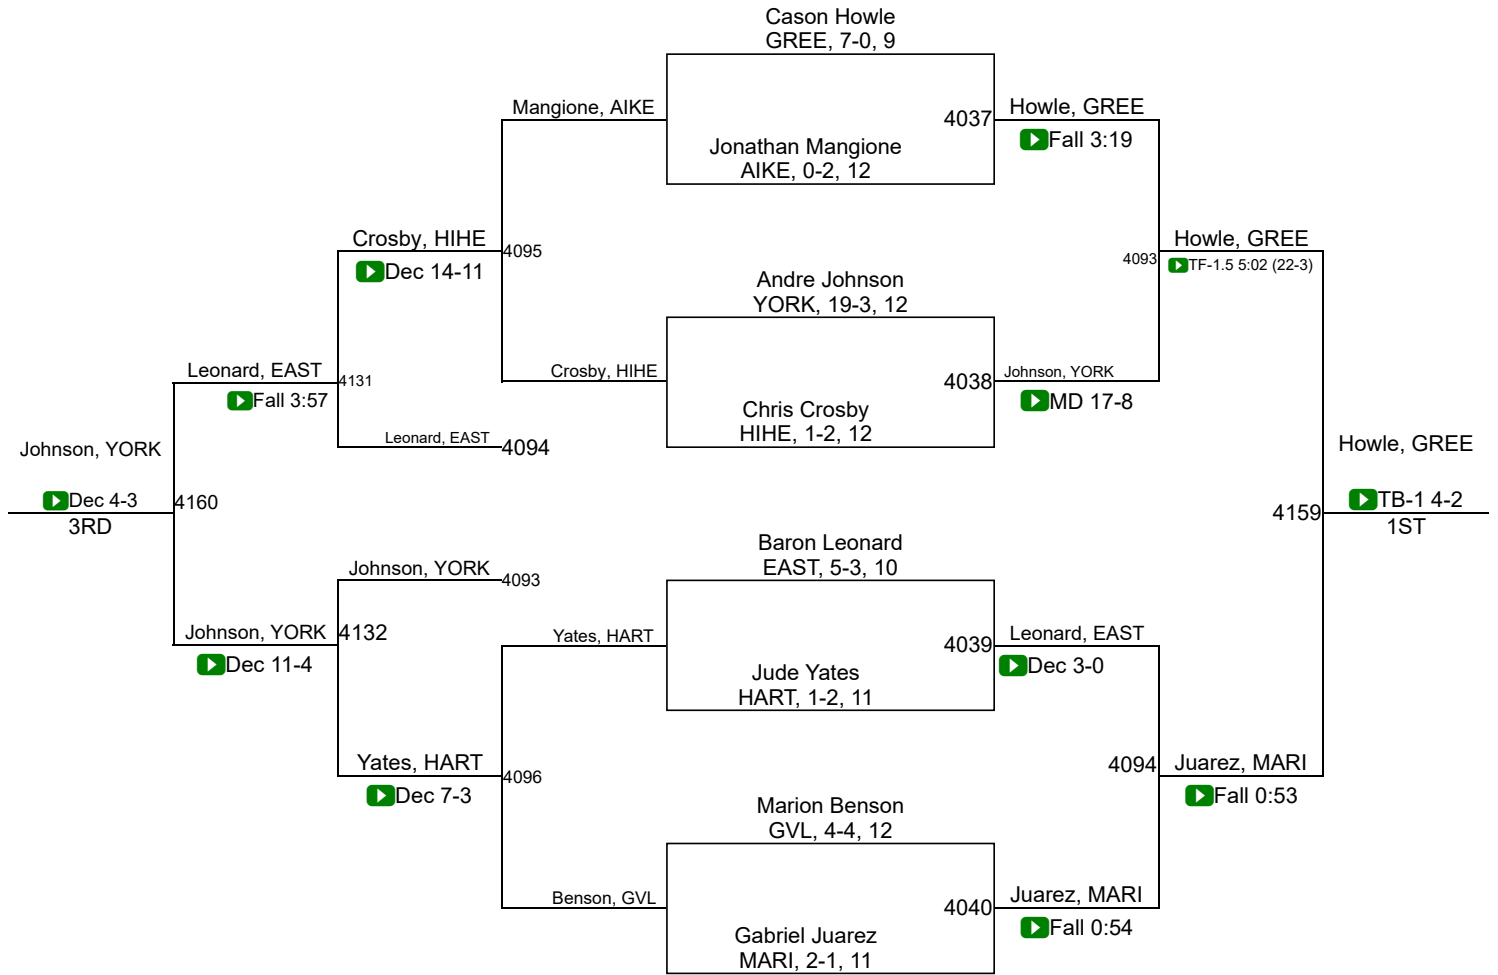

SCHSL State Championships

4A 170