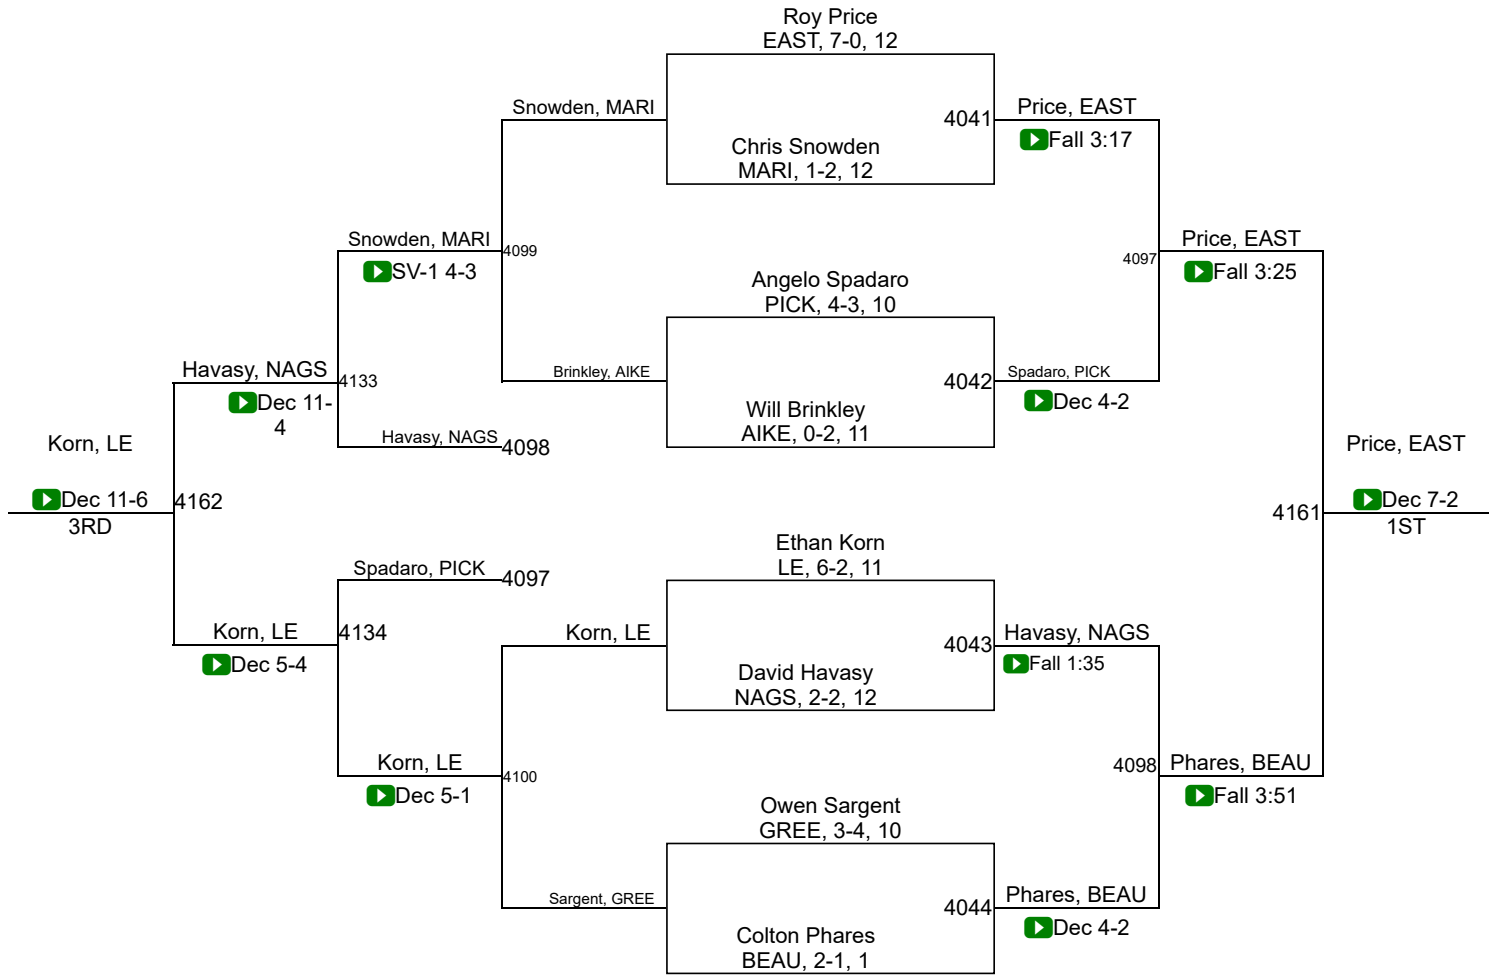

SCHSL State Championships

4A 182