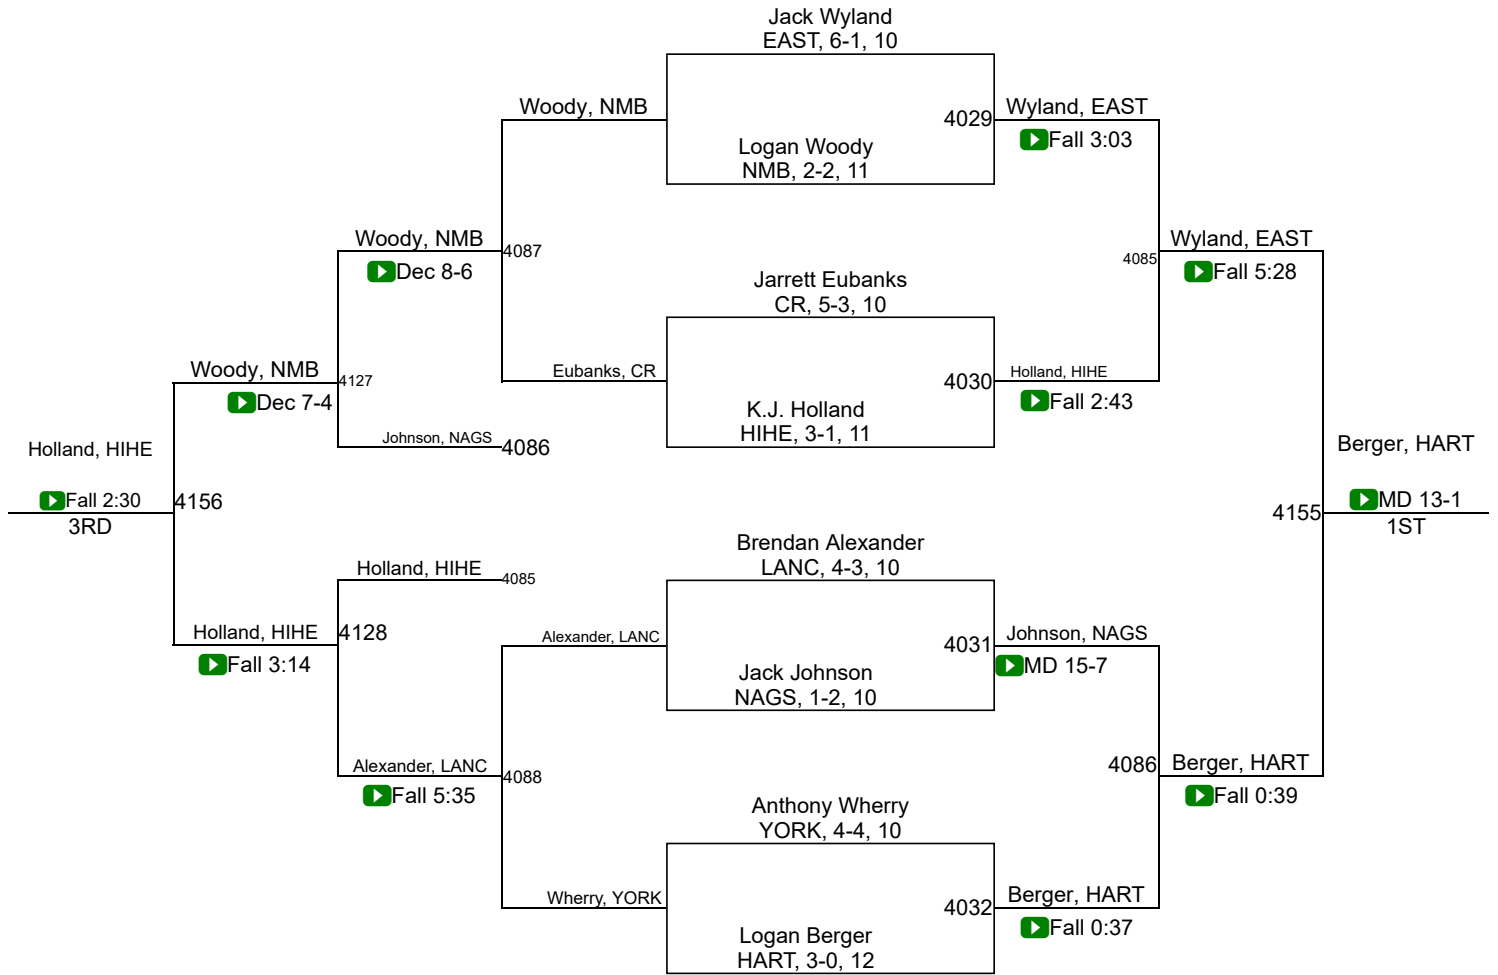

SCHSL State Championships

4A 132

SCHSL State Championships

4A 138

SCHSL State Championships

4A 145

SCHSL State Championships

4A 152