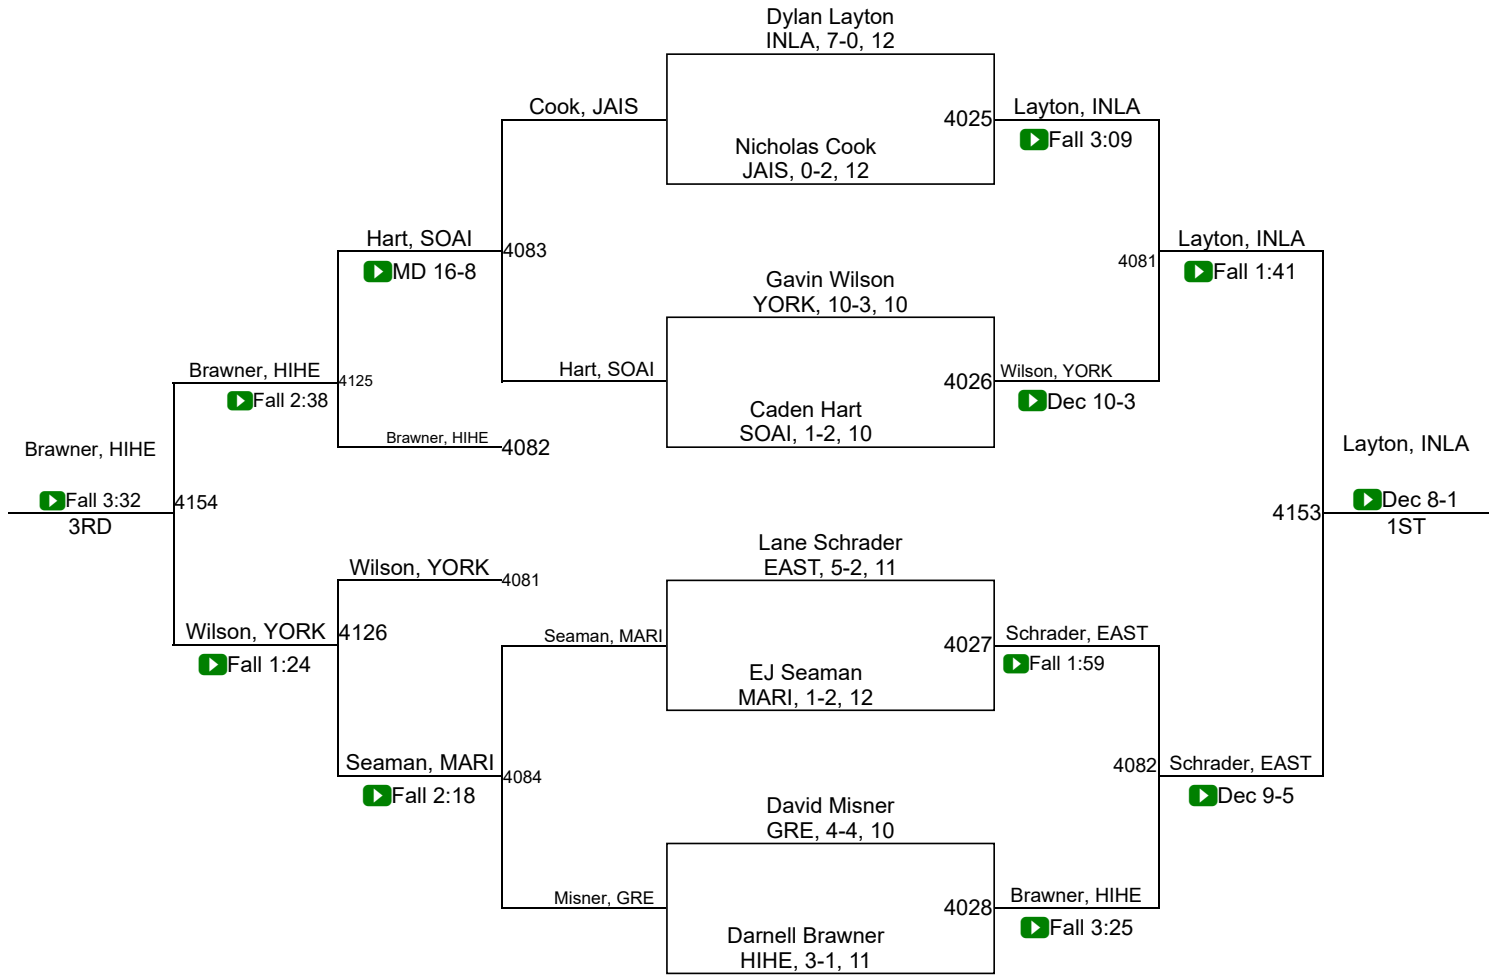

SCHSL State Championships

4A 132

SCHSL State Championships

4A 138

SCHSL State Championships

4A 145

SCHSL State Championships

4A 152