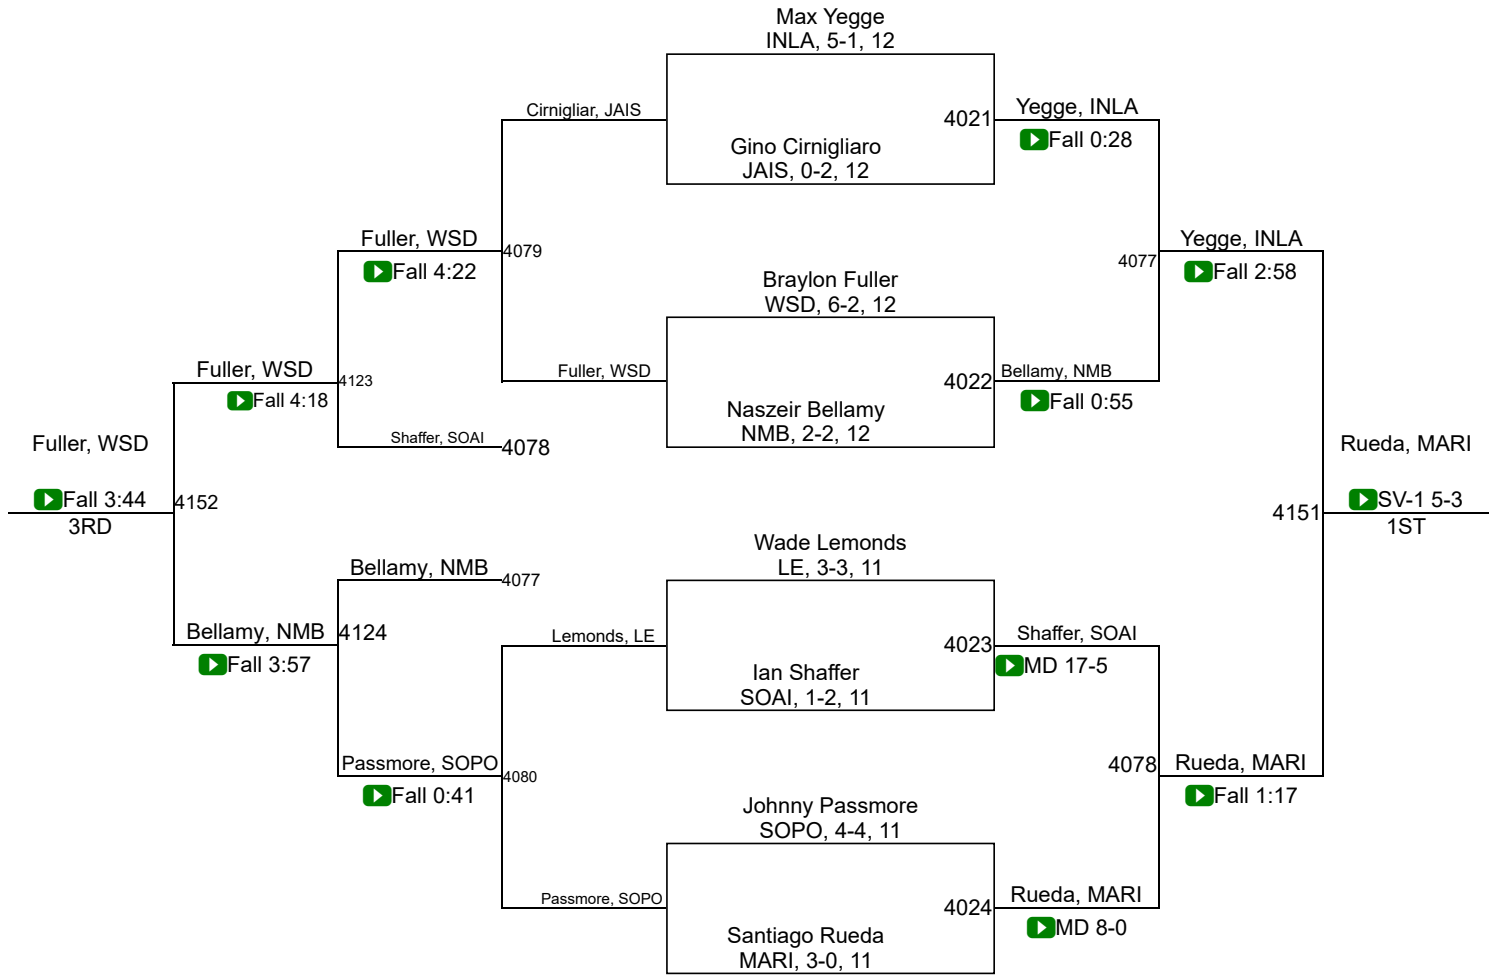

SCHSL State Championships

4A 138