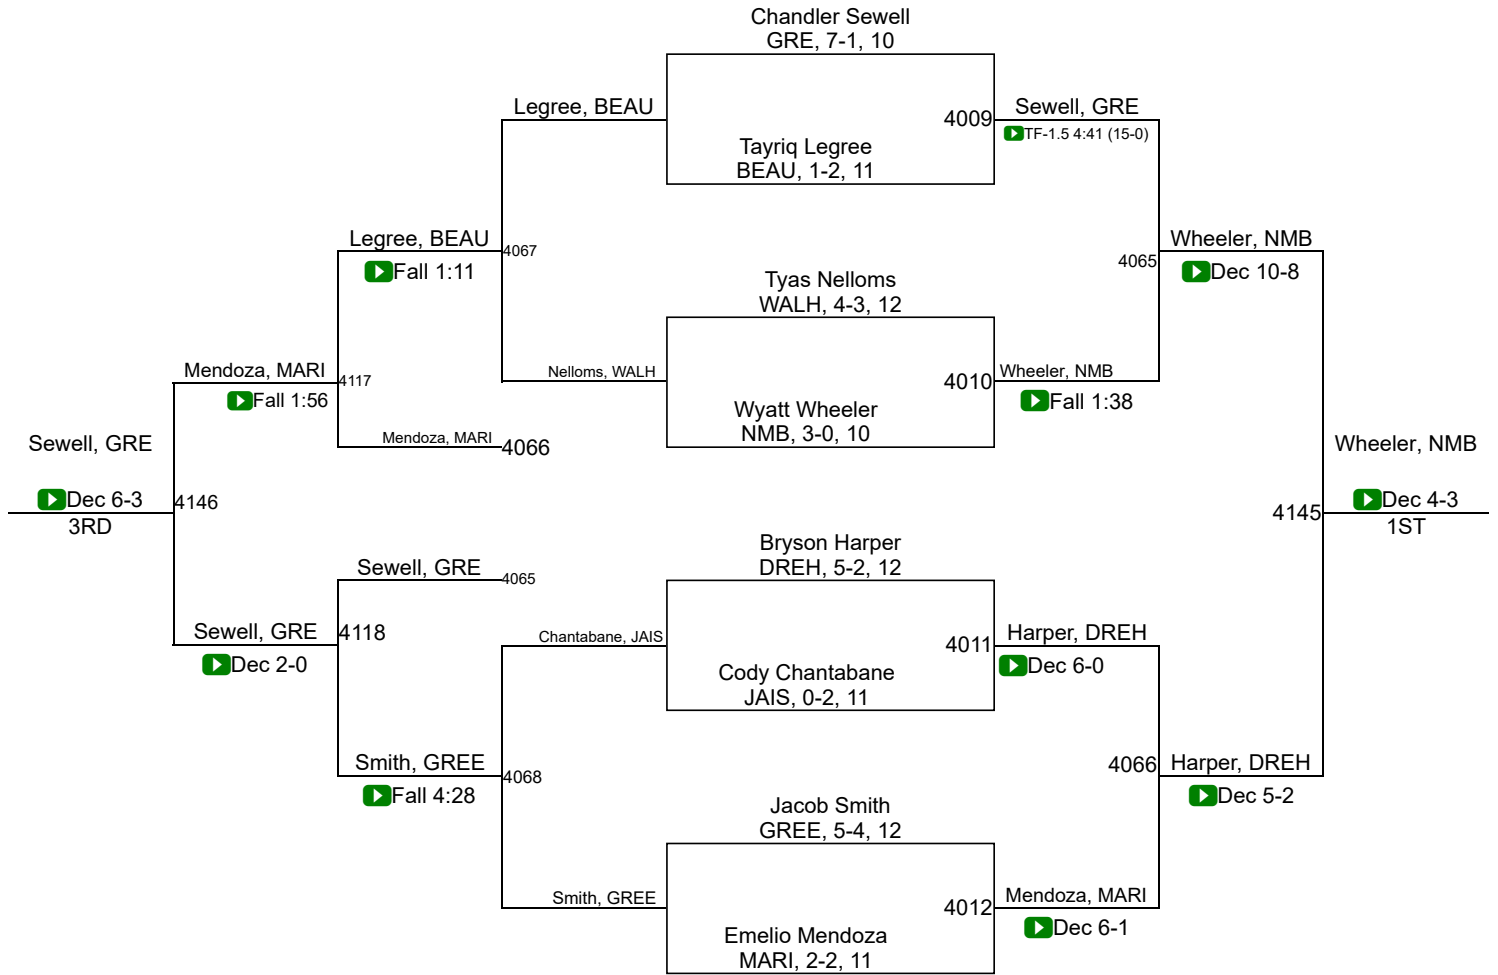

SCHSL State Championships

4A 106

SCHSL State Championships

4A 113

SCHSL State Championships

4A 120

SCHSL State Championships

4A 126